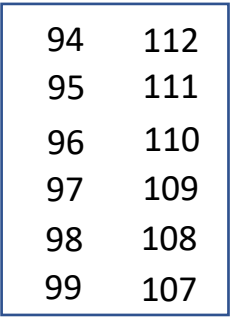

# Park Map is NOT to Scale

Seminole Blvd

One way - NO Trucks

Shuffleboard

Hall

168 169 170 189 190

191A

191

192

193

194

195

196

197

198

199